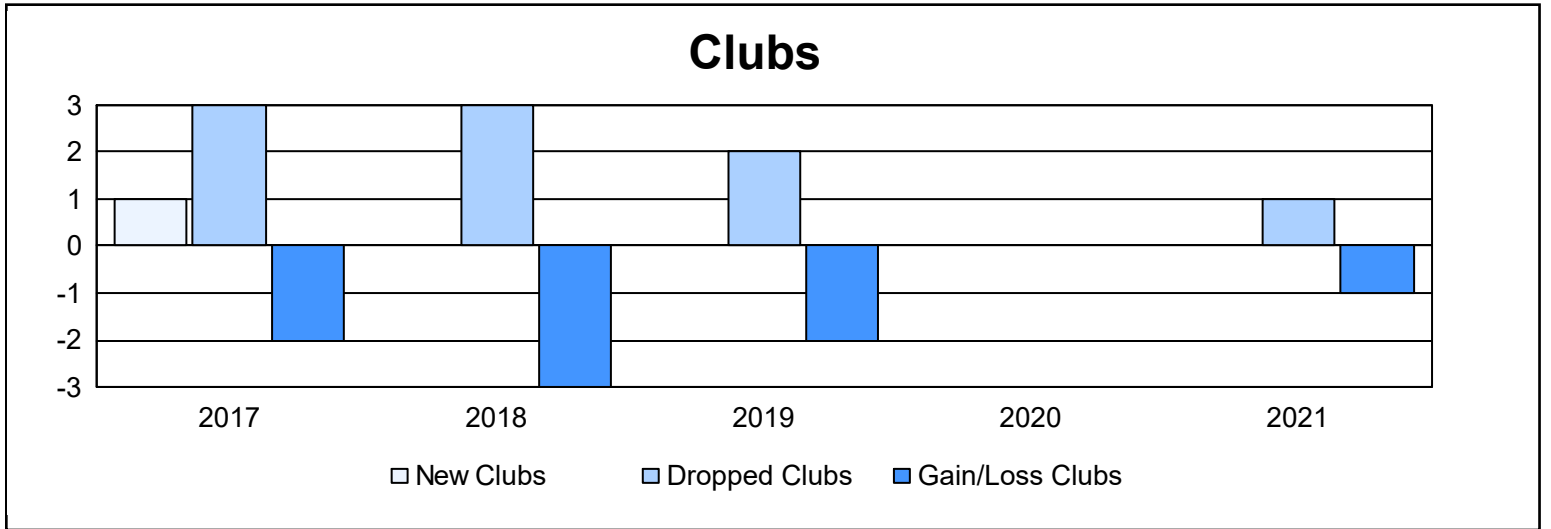

Year	New Clubs	Dropped Clubs	Gain/ Loss Clubs	New Members	Charter Members	Reinstate Members	Transfer Members	Total Member Added	Total Members Dropped	Gain/ Loss Members
2016-2017	1	3	-2	87	22	5	8	122	186	-64
2017-2018	0	3	-3	131	7	4	12	154	150	4
2018-2019	0	2	-2	102	2	4	5	113	141	-28
2019-2020	0	0	0	46	0	9	6	61	130	-69
2020-2021	0	1	-1	53	0	7	17	77	176	-99
<b>Average</b>	<b>0</b>	<b>2</b>	<b>-2</b>	<b>84</b>	<b>6</b>	<b>6</b>	<b>10</b>	<b>105</b>	<b>157</b>	<b>-51</b>

### Membership Composition June 2021 Cumulative