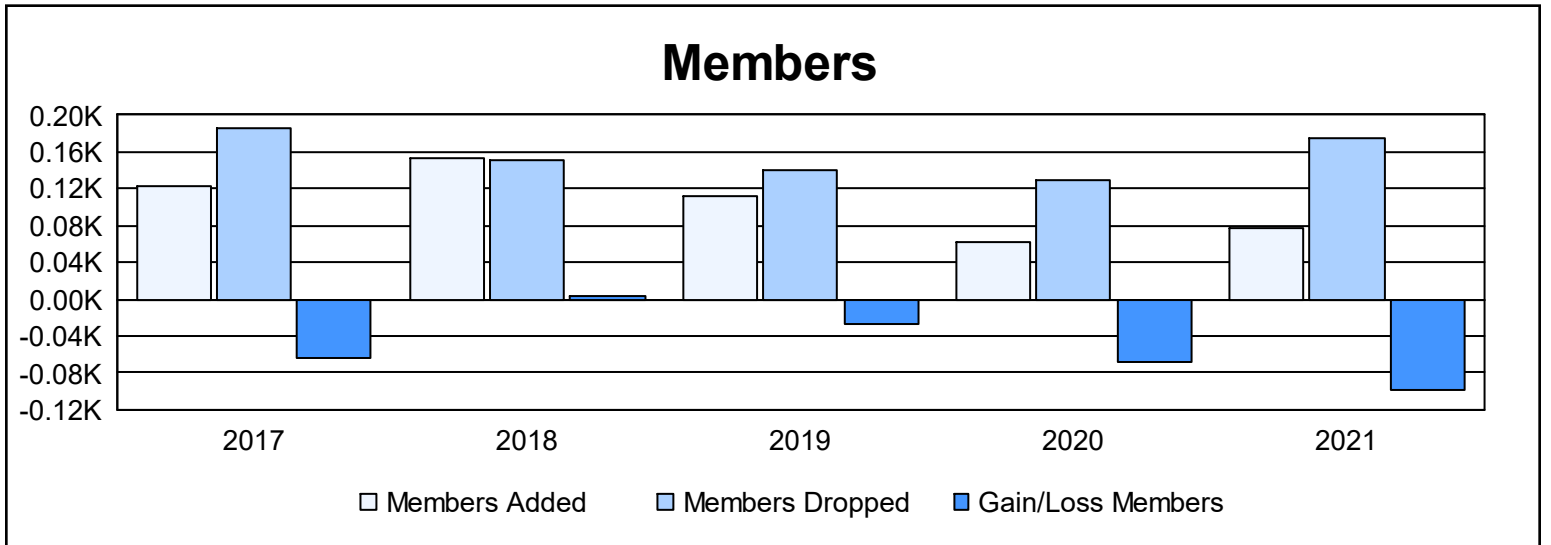

Year	New Clubs	Dropped Clubs	Gain/ Loss Clubs	New Members	Charter Members	Reinstate Members	Transfer Members	Total Member Added	Total Members Dropped	Gain/ Loss Members
2016-2017	1	3	-2	87	22	5	8	122	186	-64
2017-2018	0	3	-3	131	7	4	12	154	150	4
2018-2019	0	2	-2	102	2	4	5	113	141	-28
2019-2020	0	0	0	46	0	9	6	61	130	-69
2020-2021	0	1	-1	53	0	7	17	77	176	-99
<b>Average</b>	<b>0</b>	<b>2</b>	<b>-2</b>	<b>84</b>	<b>6</b>	<b>6</b>	<b>10</b>	<b>105</b>	<b>157</b>	<b>-51</b>

### Membership Composition June 2021 Cumulative