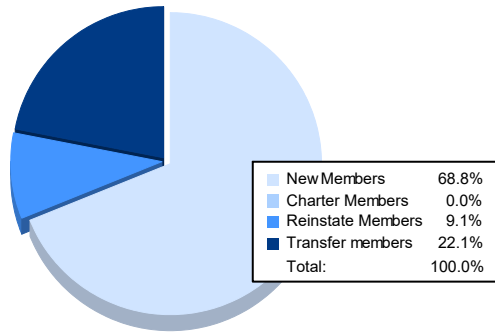

Year	New Clubs	Dropped Clubs	Gain/ Loss Clubs	New Members	Charter Members	Reinstate Members	Transfer Members	Total Member Added	Total Members Dropped	Gain/ Loss Members
2016-2017	1	3	-2	87	22	5	8	122	186	-64
2017-2018	0	3	-3	131	7	4	12	154	150	4
2018-2019	0	2	-2	102	2	4	5	113	141	-28
2019-2020	0	0	0	46	0	9	6	61	130	-69
2020-2021	0	1	-1	53	0	7	17	77	176	-99
<b>Average</b>	<b>0</b>	<b>2</b>	<b>-2</b>	<b>84</b>	<b>6</b>	<b>6</b>	<b>10</b>	<b>105</b>	<b>157</b>	<b>-51</b>

### Membership Composition June 2021 Cumulative